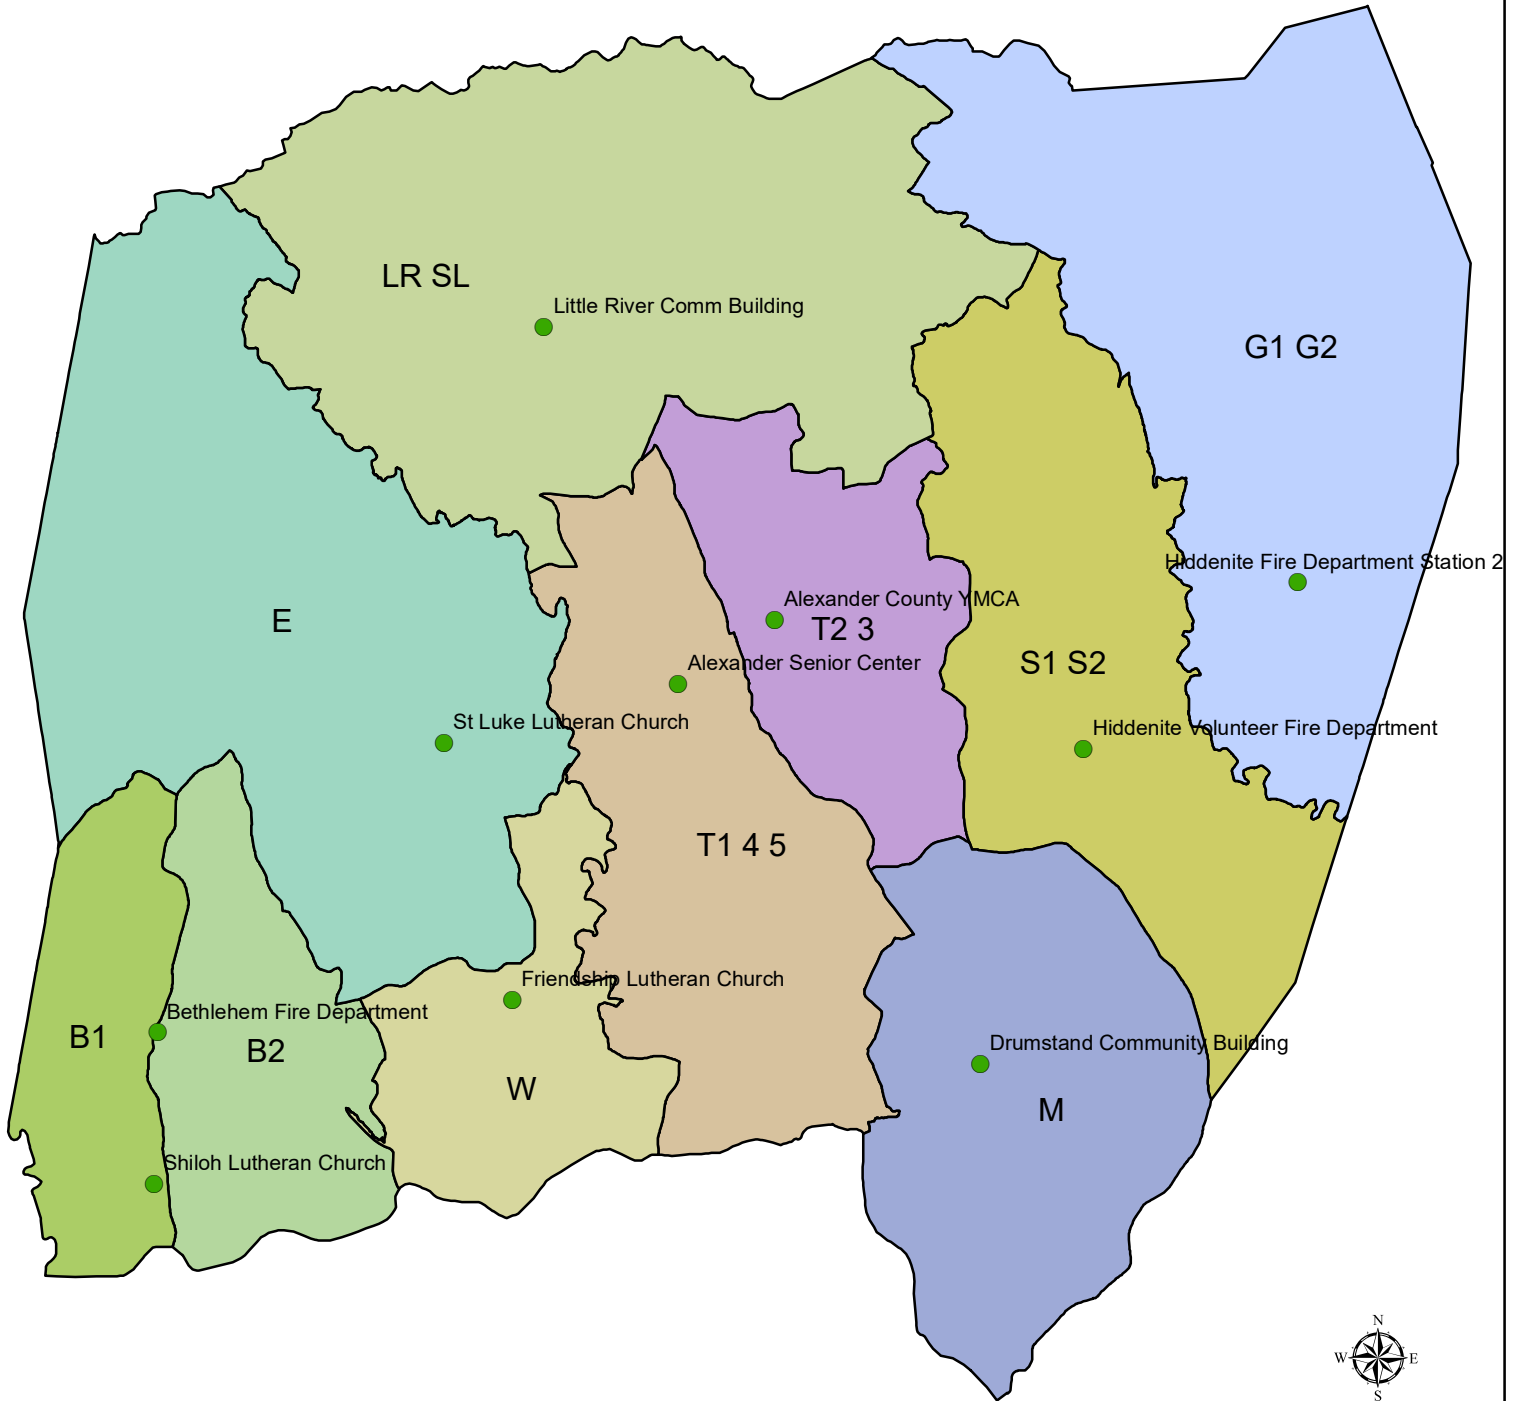

# ALEXANDER COUNTY VOTING PRECINCTS

Legend	
<span style="color: green;">●</span>	Polling Place
<b>NAME_1</b>	
<span style="color: #90EE90;">■</span>	BETHLEHEM 1
<span style="color: #90EE90;">■</span>	BETHLEHEM 2
<span style="color: #7FFFD4;">■</span>	ELLENDALE
<span style="color: #ADD8E6;">■</span>	GWALTNEY #1 #2
<span style="color: #D2B48C;">■</span>	LITTLE RIVER & SUGAR LOAF
<span style="color: #66B3FF;">■</span>	MILLERS
<span style="color: #D2B48C;">■</span>	SHARPS #1 #2
<span style="color: #D2B48C;">■</span>	TAYLORSVILLE #1 #4 #5
<span style="color: #DDA0DD;">■</span>	TAYLORSVILLE #2 #3
<span style="color: #D2B48C;">■</span>	WITTENBURG