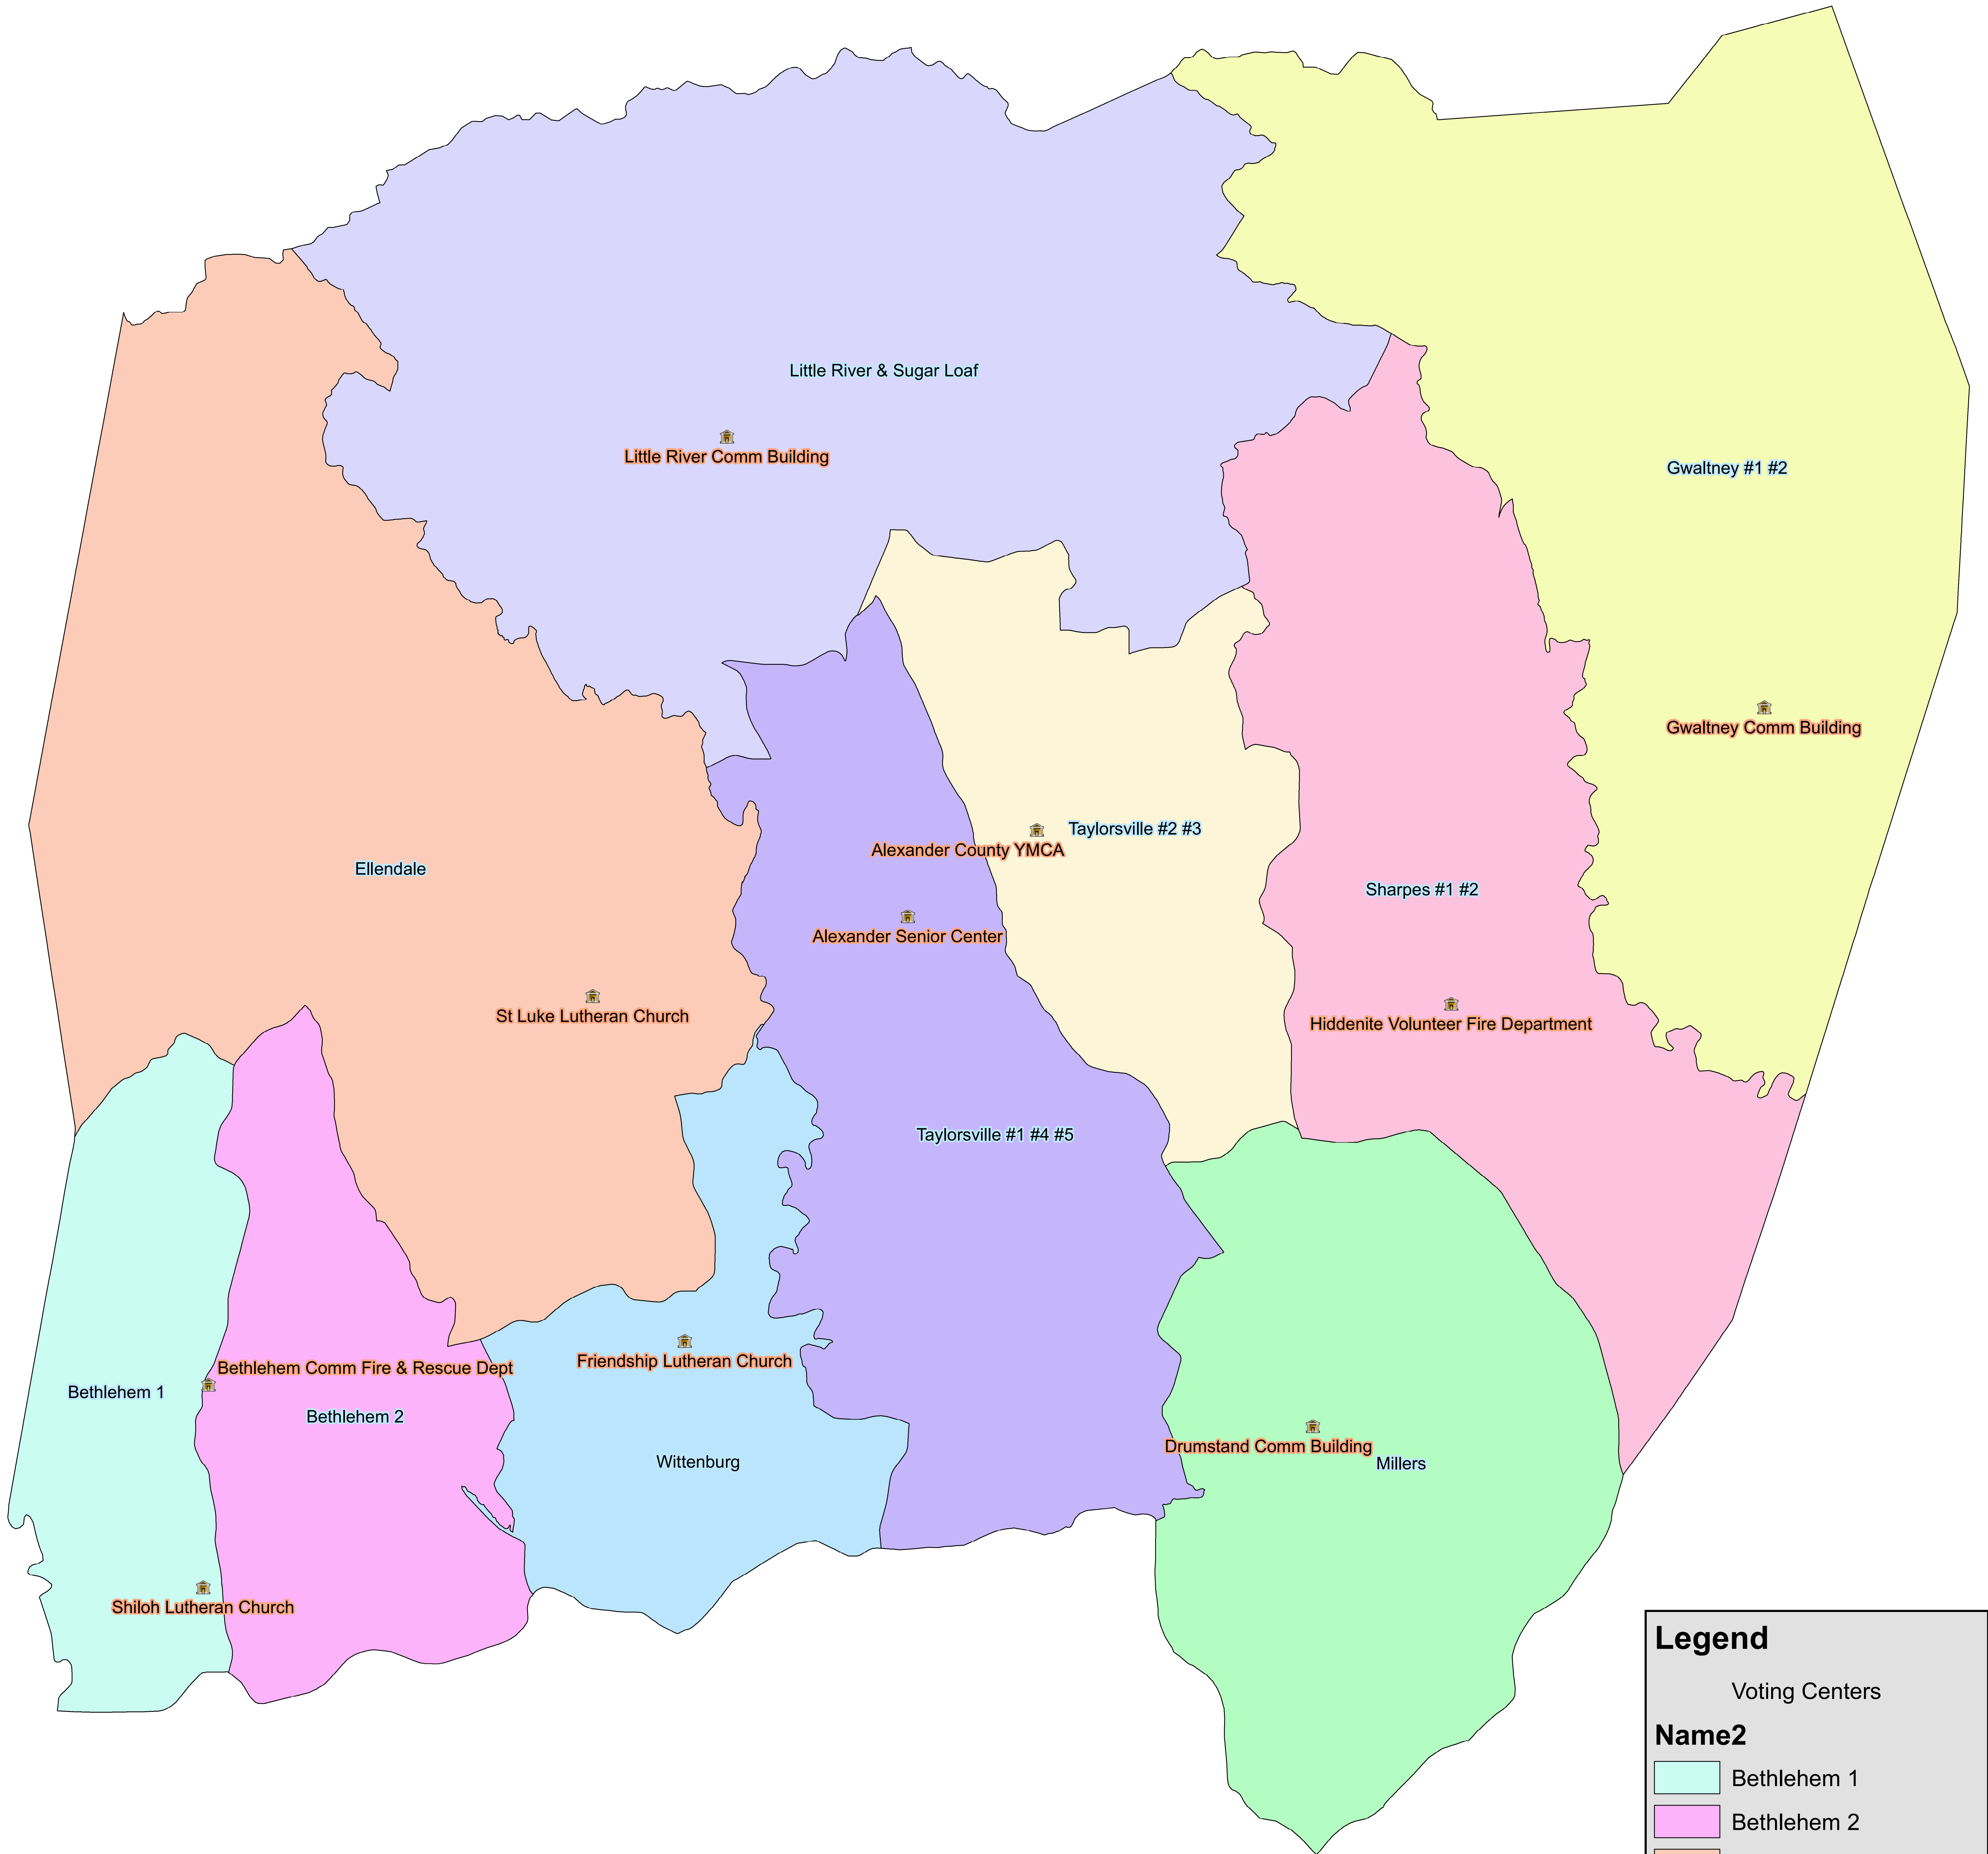

ALEXANDER COUNTY VOTING PRECINCTS

Legend	
Voting Centers	
Name2	
	Bethlehem 1
	Bethlehem 2
	Ellendale
	Gwaltney #1 #2
	Little River & Sugar Loaf
	Millers
	Sharpes #1 #2
	Taylorsville #1 #4 #5
	Taylorsville #2 #3
	Wittenburg