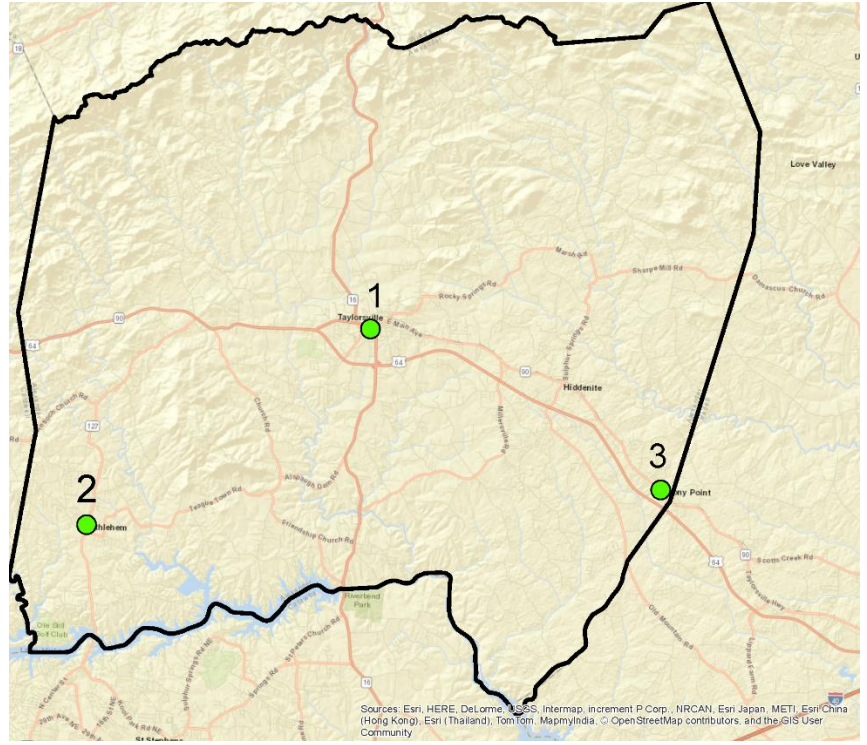

May 08, 2018 Primary One-Stop Early Voting Schedule

- (1)** Board of Elections Office
370 1st Avenue SW Taylorsville
(Opening April 19, 8 am)

Additional Sites
(Opening April 30, 10 am)

- (2)** Bethlehem Comm. Fire/Rescue
7373 NC Hwy 127 Taylorsville
- (3)** Former Energy United Bldg.
431 Ruritan Park Road Stony Point

Map of One-Stop Early Voting Locations

Sunday	Monday	Tuesday	Wednesday	Thursday	Friday	Saturday
				April 19 BOARD OF ELECTIONS 8 am – 5 pm (1) No additional sites	April 20 BOARD OF ELECTIONS 8 am – 5 pm (1) No additional sites	April 21 CLOSED
April 22 CLOSED	April 23 BOARD OF ELECTIONS 8 am – 5 pm (1) No additional sites	April 24 BOARD OF ELECTIONS 8 am – 5 pm (1) No additional sites	April 25 BOARD OF ELECTIONS 8 am – 5 pm (1) No additional sites	April 26 BOARD OF ELECTIONS 8 am – 5 pm (1) No additional sites	April 27 BOARD OF ELECTIONS 8 am – 5 pm (1) No additional sites	April 28 CLOSED
April 29 CLOSED	April 30 BOARD OF ELECTIONS 8 am – 5 pm (1) BETHLEHEM FIRE/RESCUE 10 am – 6 pm (2) FORMER ENERGY UNITED BLDG. 10 am – 6 pm (3)	May 1 BOARD OF ELECTIONS 8 am – 5 pm (1) BETHLEHEM FIRE/RESCUE 10 am – 6 pm (2) FORMER ENERGY UNITED BLDG. 10 am – 6 pm (3)	May 2 BOARD OF ELECTIONS 8 am – 5 pm (1) BETHLEHEM FIRE/RESCUE 10 am – 6 pm (2) FORMER ENERGY UNITED BLDG. 10 am – 6 pm (3)	May 3 BOARD OF ELECTIONS 8 am – 5 pm (1) BETHLEHEM FIRE/RESCUE 10 am – 6 pm (2) FORMER ENERGY UNITED BLDG. 10 am – 6 pm (3)	May 4 BOARD OF ELECTIONS 8 am – 5 pm (1) BETHLEHEM FIRE/RESCUE 10 am – 6 pm (2) FORMER ENERGY UNITED BLDG. 10 am – 6 pm (3)	May 5 ALL 3 SITES (Final Day) 8 am – 1 pm